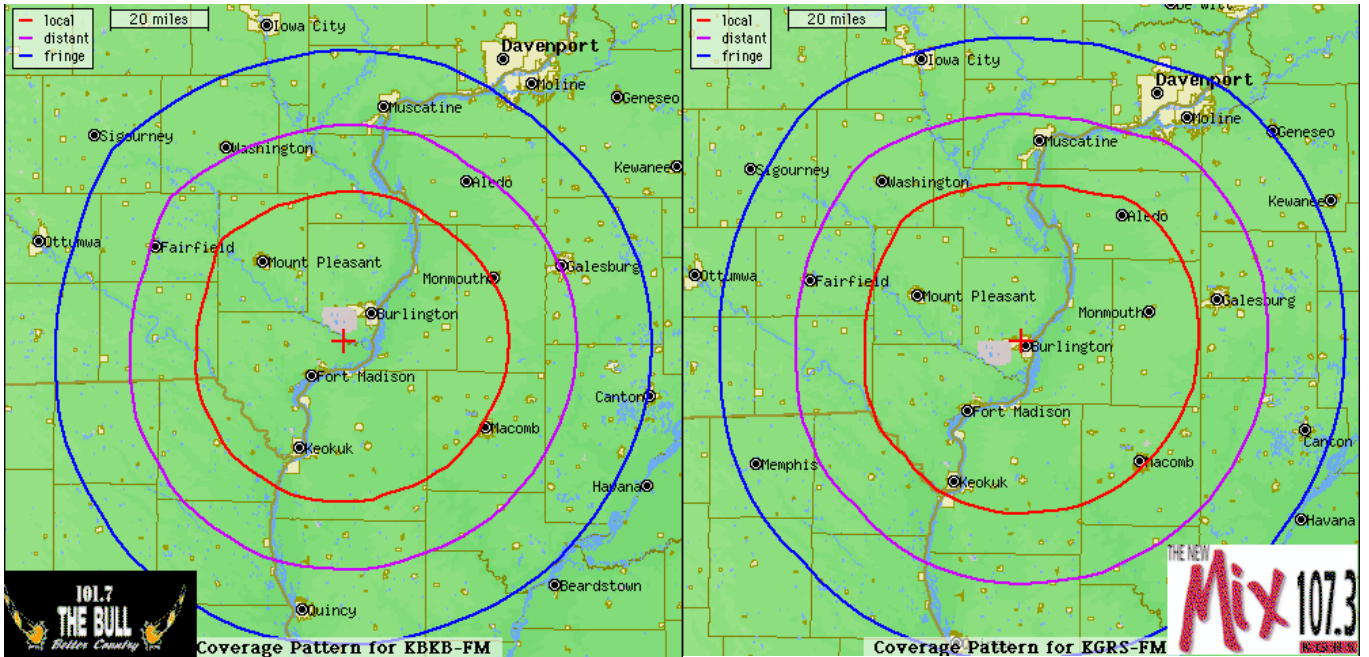

Coverage Maps

Iowa
County Pop
Towns

<u>Des Moines</u>	<u>Lee</u>	<u>Henry</u>	<u>Louisa</u>	<u>Muscatine</u>	<u>Jefferson</u>	<u>Van Buren</u>
40,629	38,052	20,123	11,795	42,504	16,181	7,676
Burlington	Ft. Madison	Mt. Pleasant	Wapello	Muscatine	Fairfield	Keosauqua
Mediapolis	Keokuk	New London	Morning Sun		Richland	

Illinois
County Pop
Towns

<u>Warren</u>	<u>Hancock</u>	<u>Henderson</u>	<u>McDonough</u>
17,541	18,691	7,477	32,788
Monmouth	Carthage	Stronghurst	Macomb
Roseville		Oquawka	Bushnell

Missouri
County Pop
Towns